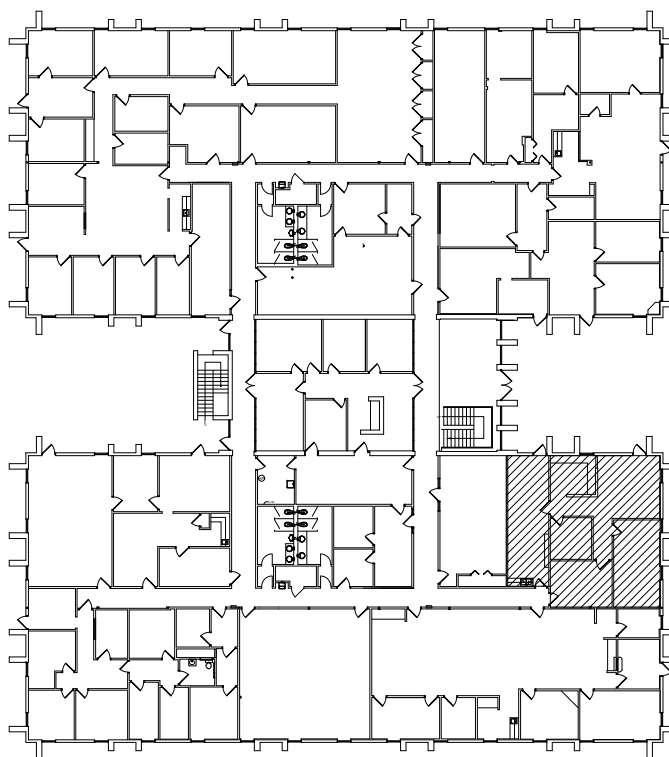

SUITE
106

2.28.23

AS-BUILT
PLAN

AS.1

A FLOOR PLAN

SCALE: N.T.S.

NORTH

1317.98 USF
1515.68 RSF

B KEY PLAN

SCALE: N.T.S.

NORTH