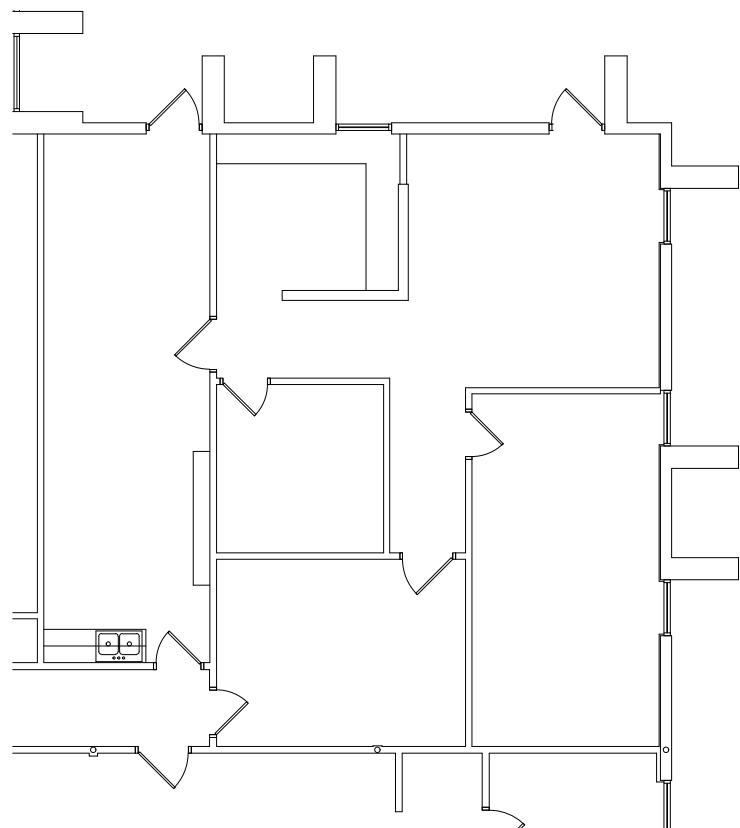

SUITE
106

2.28.23

AS-BUILT
PLAN

AS.1

A FLOOR PLAN

SCALE: N.T.S.

NORTH

1317.98 USF
1515.68 RSF

B KEY PLAN

SCALE: N.T.S.

NORTH