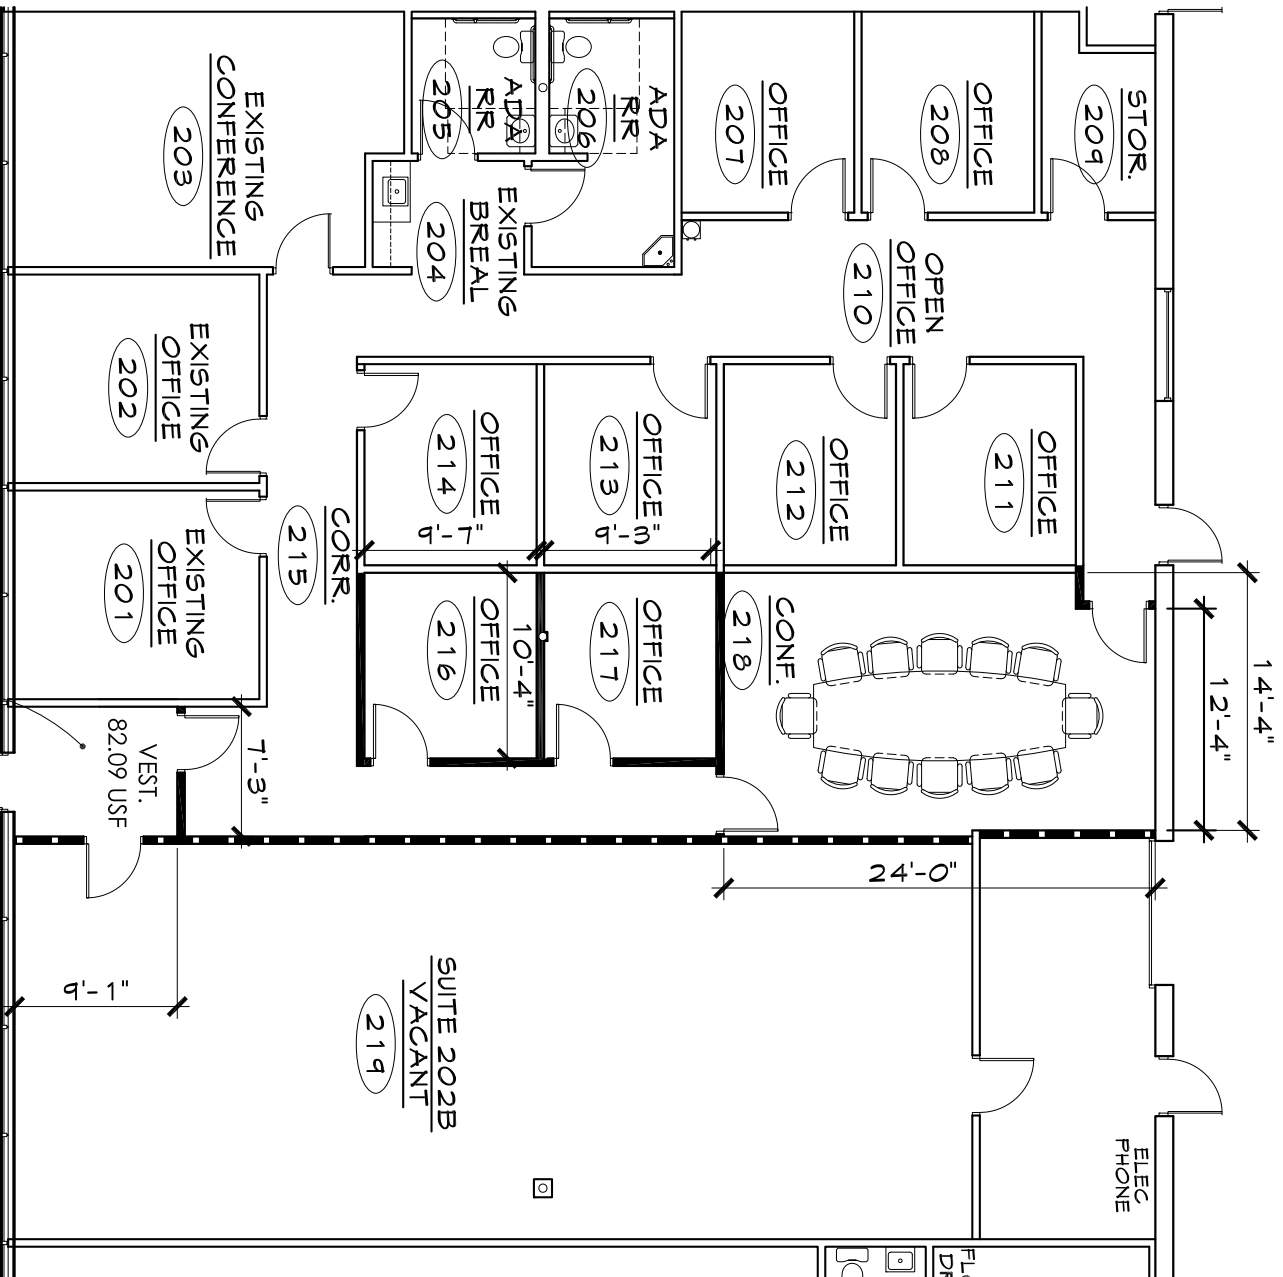

BUSINESS
COMMON TECH
CENTER
BUILDING B

CASE
& ASSOCIATES

SCALE	3/32"=1'-0"
FILE NAME	BC1702_202SP1
MANAGER	ELS
DRAWN BY	ELS
DATE	08.16.10

SUITE 202
2915.55 USF

VESTIBULE
200

SUITE 202B
1458.70 USF

A FLOOR PLAN

SCALE: 3/32"=1'-0"

SPACE PLAN SP-1