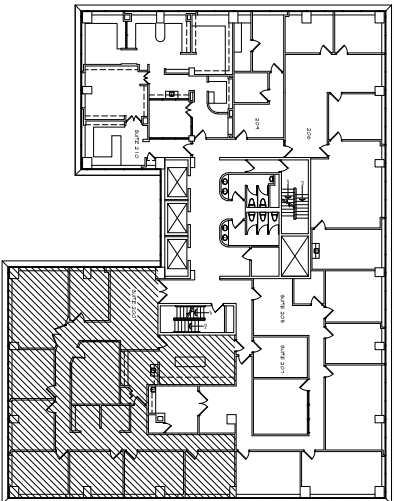

SUITE 200

A FLOOR PLAN

SCALE: N.T.S.

NORTH

SUITE 200
3210.62 USF
3692.21 RSF

B KEY PLAN

SCALE: N.T.S.

NORTH

**SUITE
200**

**PARK
TOWERS
2ND FLOOR**

**CASE &
ASSOCIATES**

08.15.2016

AS-BUILT
PLAN

AS.2