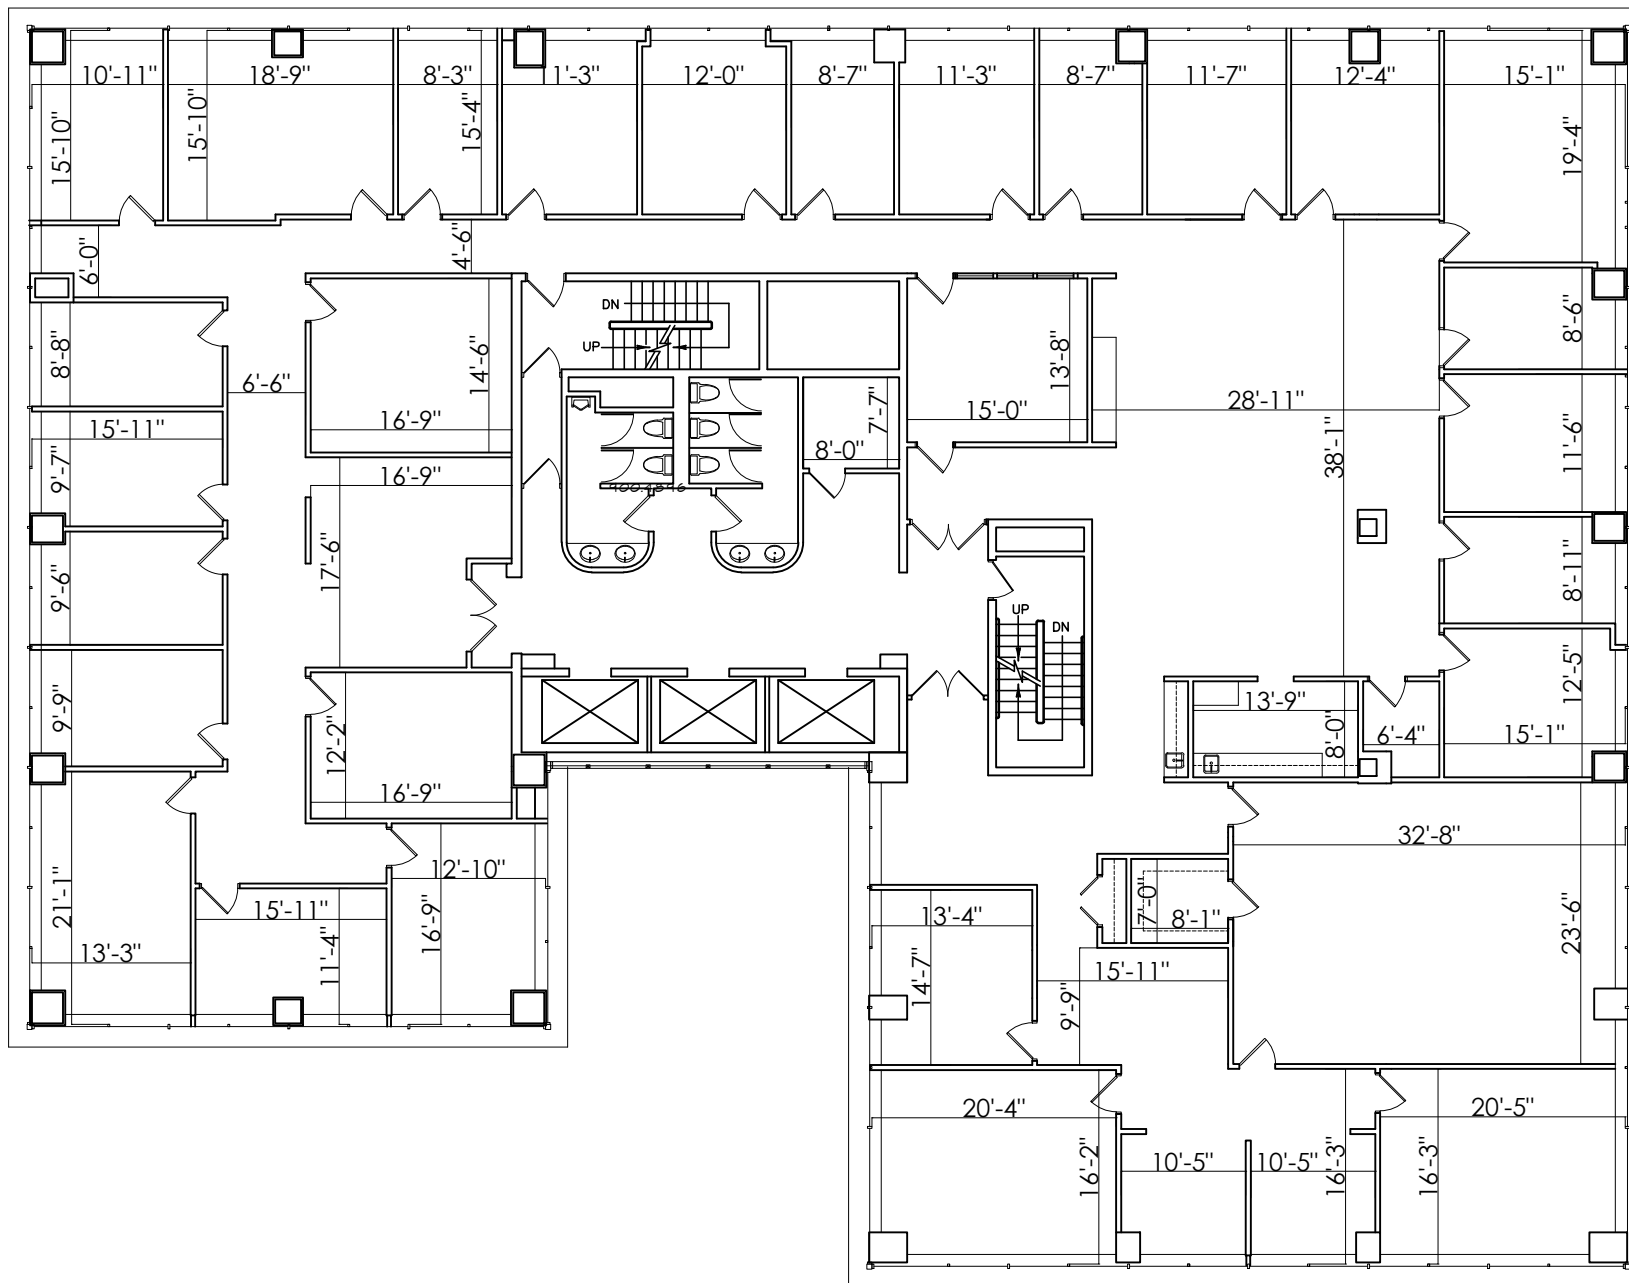

7TH FLOOR

8.15.24

CFH

AS-BUILT
PLAN

AS-7

A FLOOR PLAN

SCALE: 1/16" = 1'-0"

NORTH

SUITE 700
12,356 RSF